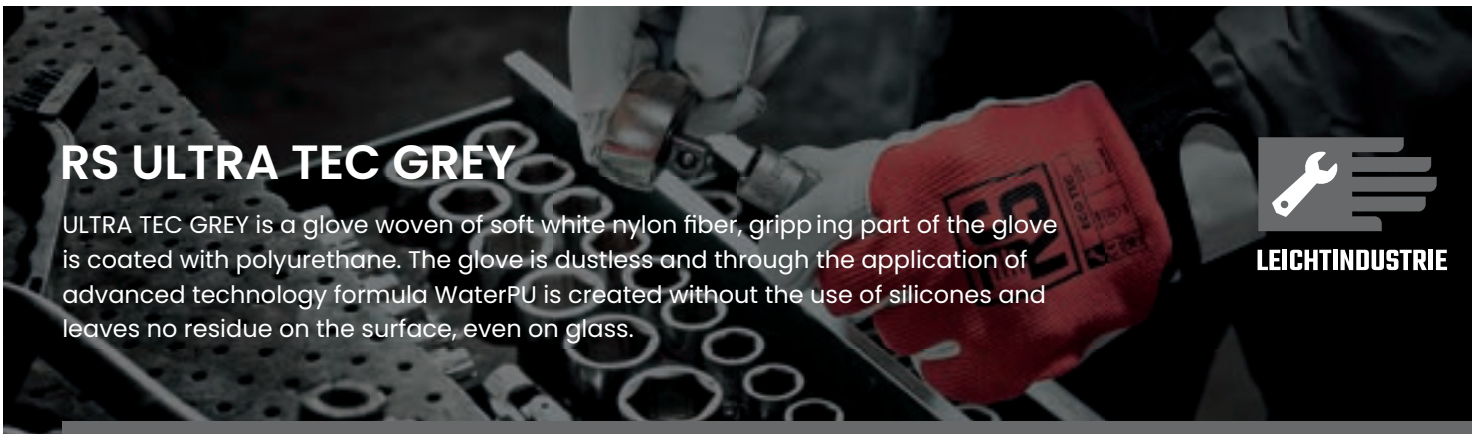

# RS ULTRA TEC GREY

ULTRA TEC GREY is a glove woven of soft white nylon fiber, gripping part of the glove is coated with polyurethane. The glove is dustless and through the application of advanced technology formula WaterPU is created without the use of silicones and leaves no residue on the surface, even on glass.

The glove is dustless  
Each pair of gloves  
is packed  
in a separate  
sealed small bag

WaterPU technology  
created without the  
use of silicones

the proper structure of the  
palm coating  
the glove provides  
a secure grip