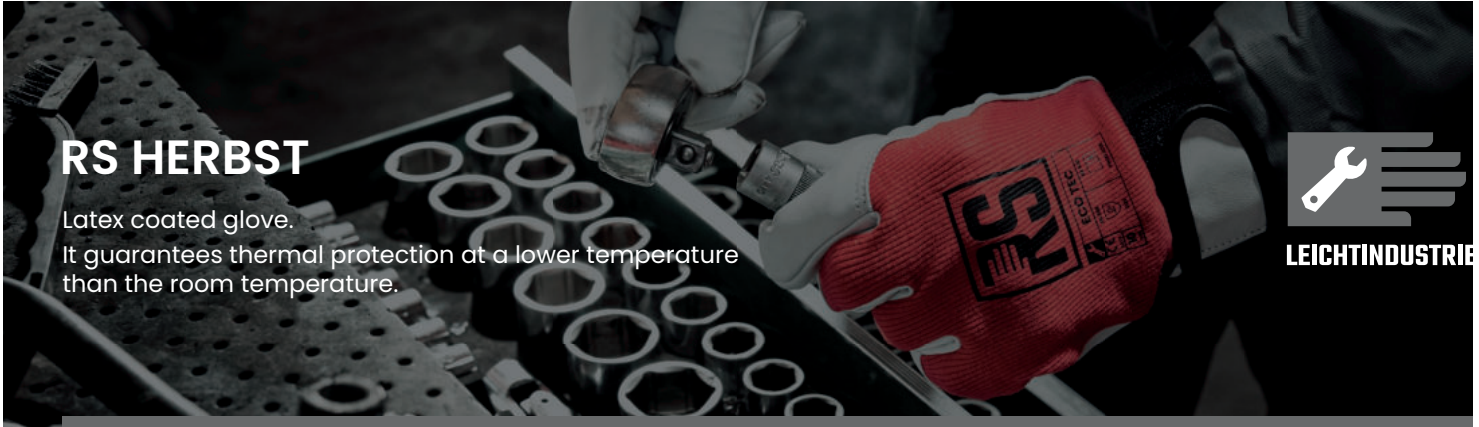

RS HERBST

Latex coated glove.

It guarantees thermal protection at a lower temperature than the room temperature.

a dense stitch glove
guarantees thermal protection
at a lower temperature
than the room
temperature

flexible latex coating
excellent grip and precision
of work

elastic insole
adjusts to the hand

finished with a welt
it stays on the hand

STANDARDS

PACKAGING

SIZES

EN 388:2016

3142X